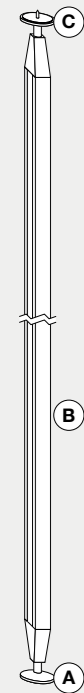

Montante a soffitto / Bifacciale
Ceiling upright / Double-sided

A / Piede a terra Ø 5,7 cm.
N.B. permette la regolazione in altezza di 1 cm.
Foot (floor) Ø 5.7 cm.
N.B. adjust the unit height by 1 cm.

B / profilo per montante a soffitto in estruso di alluminio verniciato.
Coated extruded aluminium profile for ceiling upright.

C / piede a soffitto Ø 5,7 cm.
N.B. permette la regolazione in altezza di 1 cm.
Foot (ceiling) Ø 5.7 cm.
N.B. adjust the unit height by 1 cm.