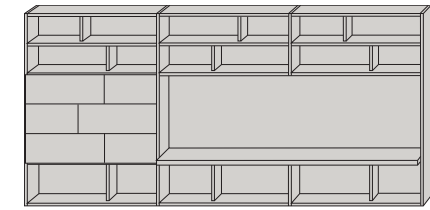

My Space

L387,5 P32 H187,5

Spalle, ripiani, divisori, schiene e ante laccato opaco Tortora.
Side panels, shelves, partitions, back panels and doors lacquered in matt Tortora.

Home
L. 483,5..... p. 22